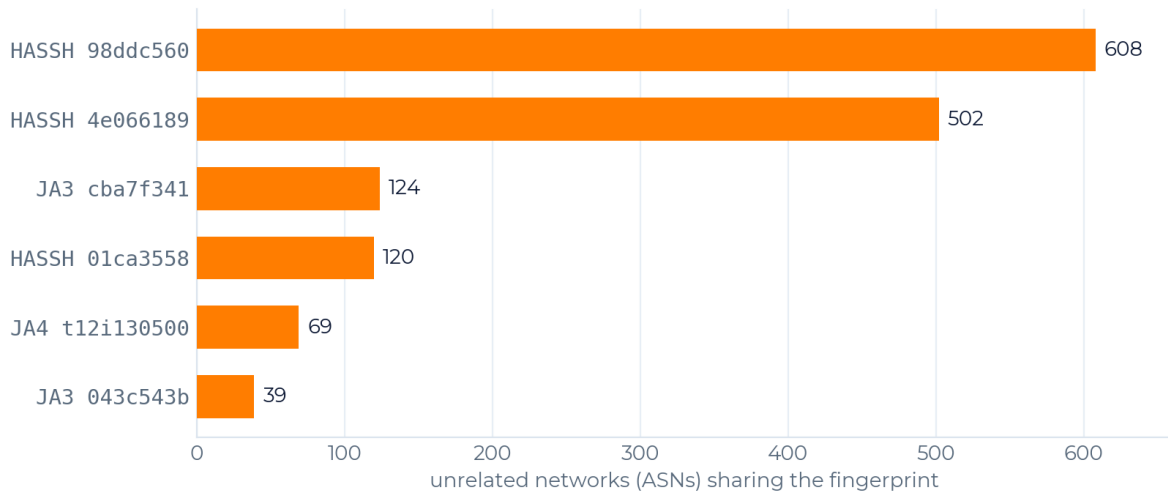

Client fingerprints are mostly commodity

The tempting shortcut is shared client fingerprints, the same SSH client (HASSH) and TLS clients (JA3 / JA4) across the operator's networks. We saw exactly that, then tested each against every other network in our data, and they fell apart.

Shared SSH/TLS fingerprints are commodity, not attribution

Each is used by dozens-to-hundreds of unrelated networks (AWS, OVH, DigitalOcean)

Figure 6. Shared SSH/TLS fingerprints are commodity, used by hundreds of unrelated networks

Fingerprint	Total sessions (1y)	Unrelated networks using it	Operator's share	Dominant unrelated users
HASSH 01ca3558	2,615,237	120	1.8%	OVH, DigitalOcean, Rostelecom, Deutsche Telekom
HASSH 4e066189	1,737,014	502	0.1%	Unmanaged Ltd, DigitalOcean
HASSH 98ddc560	1,937,713	608	0.1%	Chinanet, China Unicom
JA3 043c543b / JA4 t12i280600	2,357,863	39	1.0%	AS215540 Global Connectivity Solutions (87%)
JA3 cba7f341	133,276,416	124	0.1%	AWS, Hurricane Electric, Alibaba
JA4 t12i130500	17,223,464	69	1.0%	Alibaba, DigitalOcean, Akamai