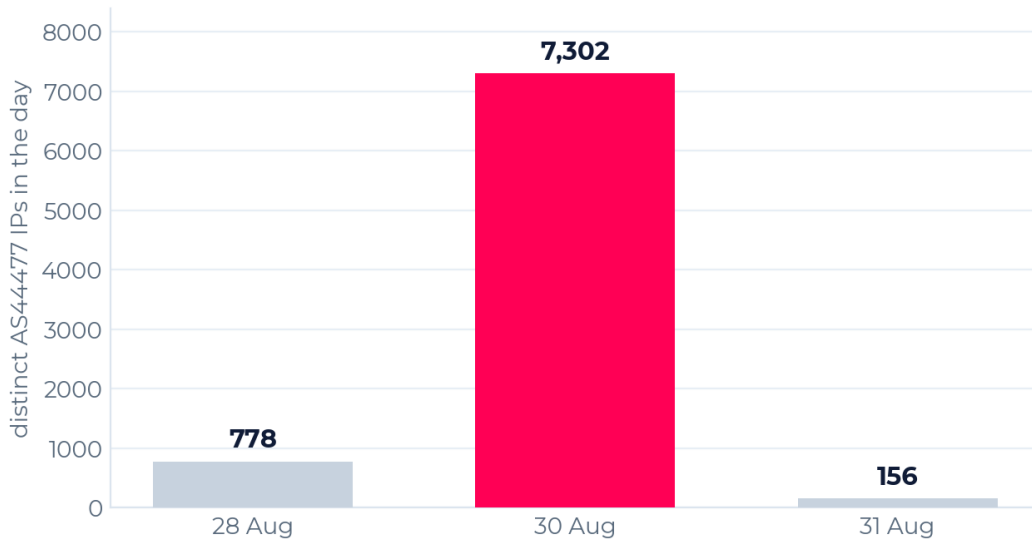

The 30 August 2025 burst

The August spike on the old network is almost entirely a single day. More than 7,000 distinct addresses in one day, right before the network was abandoned, reads as a final mass campaign that drained the address pool before the move.

A final mass sweep, then the old ASN goes quiet

AS44477 distinct source IPs per day, late August 2025

Figure 2. A final mass sweep on 30 August 2025, just before the old network went quiet

Day	Distinct IPs	Sessions
2025-08-28	778	98,626
2025-08-30	7,302	125,942
2025-08-31	156	12,382

The burst hit almost entirely port 80 (web). ELLIO Threat Research's hypothesis is that this was list-building for a later multi-stage scanning and/or exploitation campaign.

3. What the network attacks