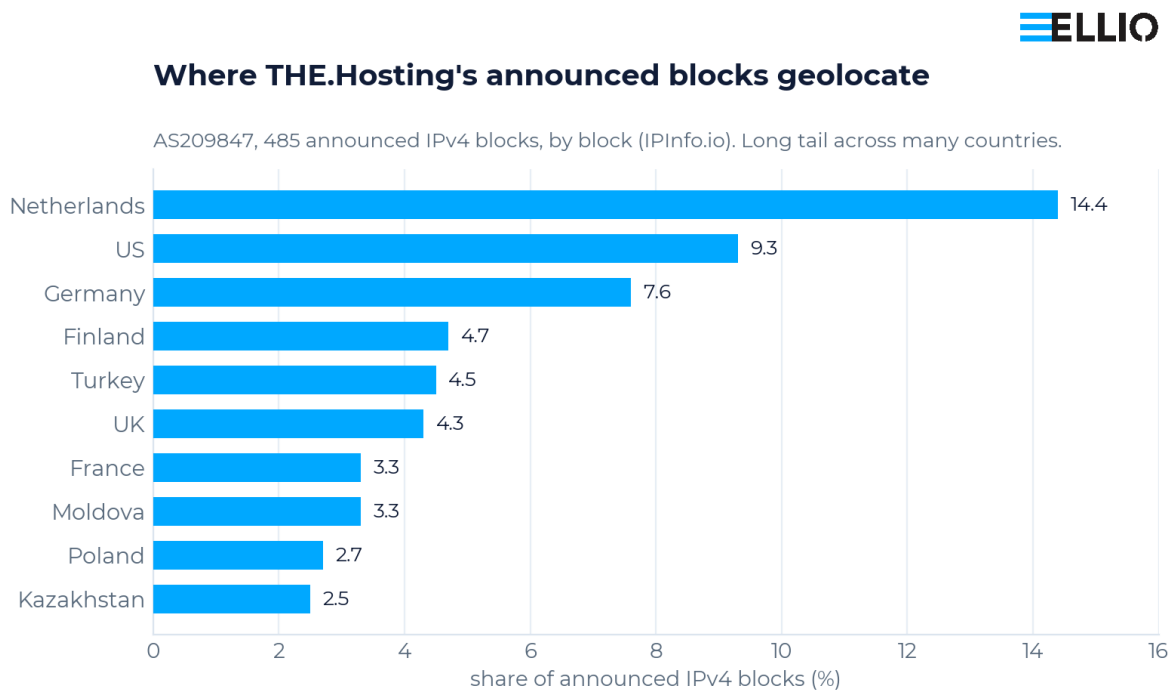

5. Where the traffic comes from

THE.Hosting is a brand; on paper the company behind it is the Dutch-registered WorkTitans B.V.

That label tells you little about the addresses. The operator's space is spread across datacentres in many countries, and it keeps moving between networks: the routing in Section 6 shows blocks passing from one ASN to another while the same operator goes on using them. The useful question is therefore not the flag on the company, but where the blocks the operator announces today actually sit.

We geolocate with IPInfo.io and cross-check against IPAPI.is; the two agree on the large majority of blocks. One caveat: geolocation of bulletproof address space is noisy and time-dependent.

THE.Hosting (AS209847) currently announces 485 IPv4 blocks. By block, IPInfo.io places them like this:

Figure 4. Where THE.Hosting's announced blocks geolocate, per IPInfo.io

Country	Share of announced blocks
Netherlands	14.4%
United States	9.3%
Germany	7.6%
Finland	4.7%
Turkey	4.5%
United Kingdom	4.3%
France	3.3%
Moldova	3.3%