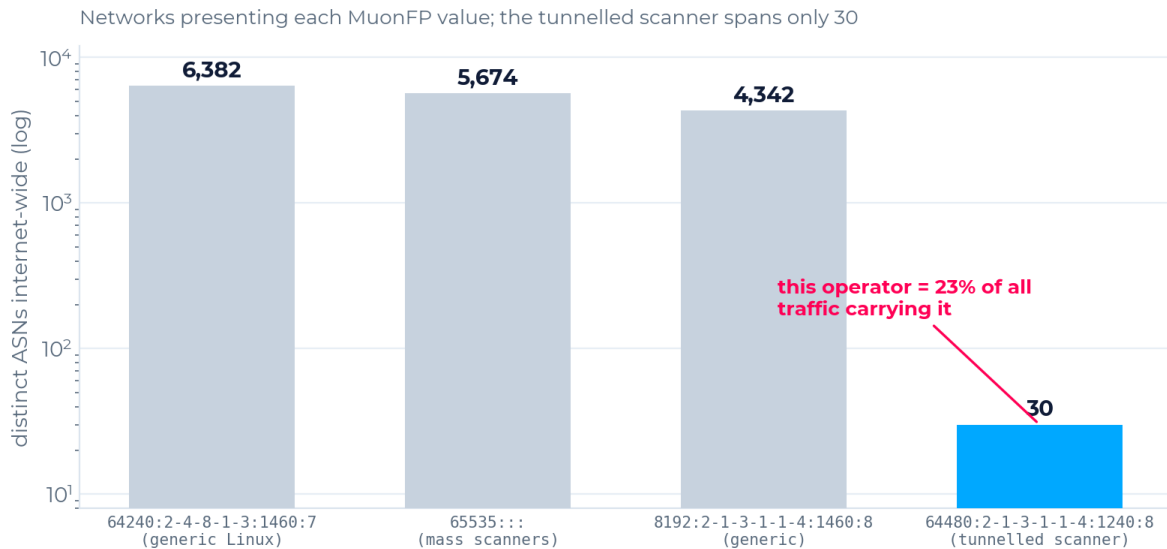

One TCP fingerprint is rare enough to alert on

Figure 7. One TCP fingerprint is rare enough to alert on; the generic ones are not

Fingerprint (MuonFP)	Internet sessions (1y)	Networks using it	Operator's share
64240:2-4-8-1-3:1460:7 (generic Linux)	3,475,324,621	6,382	0.12%
65535::: (mass scanners)	664,335,114	5,674	0.09%
8192:2-1-3-1-1-4:1460:8 (generic)	291,534,044	4,342	0.01%
64480:2-1-3-1-1-4:1240:8	42,064	30	23.13%