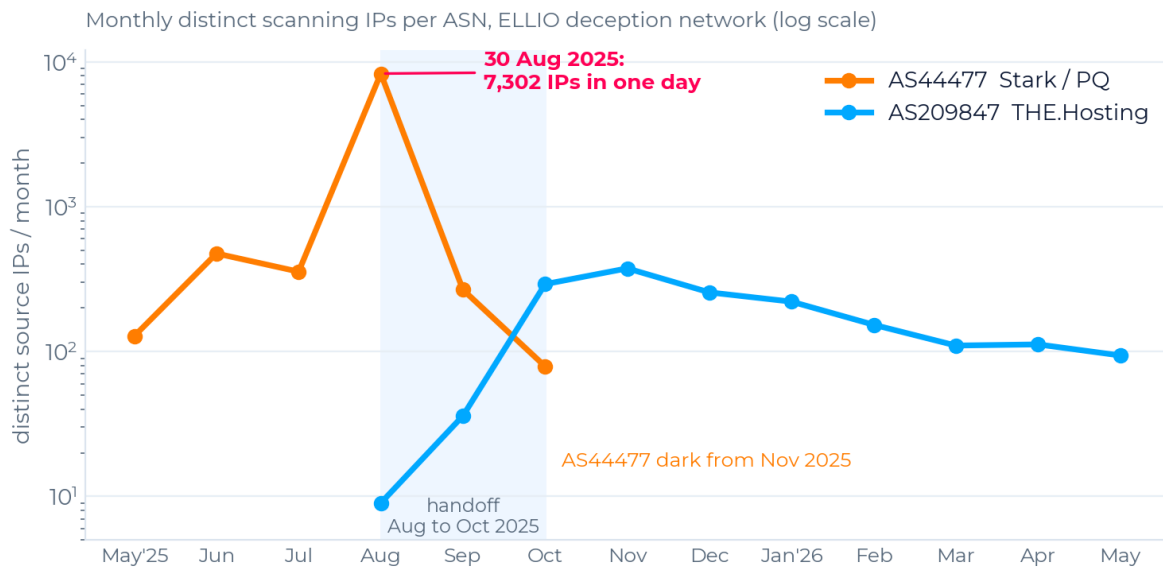

One operation hands off from Stark/PQ to THE.Hosting

Figure 1. How the scanning handed off from AS44477 to AS209847 over the year

Network	Operator name today	Role	Status, 2026-05-26
AS44477	Pq Hosting Plus S.r.l.	Original Stark / PQ network. Web, SSH, FTP brute force.	Dark; announces zero blocks
AS209847	WorkTitans B.V.	THE.Hosting, the primary. Broad scanning, databases, ICS.	Active; announces 485 IPv4 blocks
AS213999	WorkTitans B.V.	THE.Hosting secondary.	Announces 25 blocks; quiet in scanning since April 2026
AS33993	UFO Hosting LLC (Moscow)	Russian prefixes per public reporting; 100% Russia (see note).	Announces 40 blocks; low but persistent