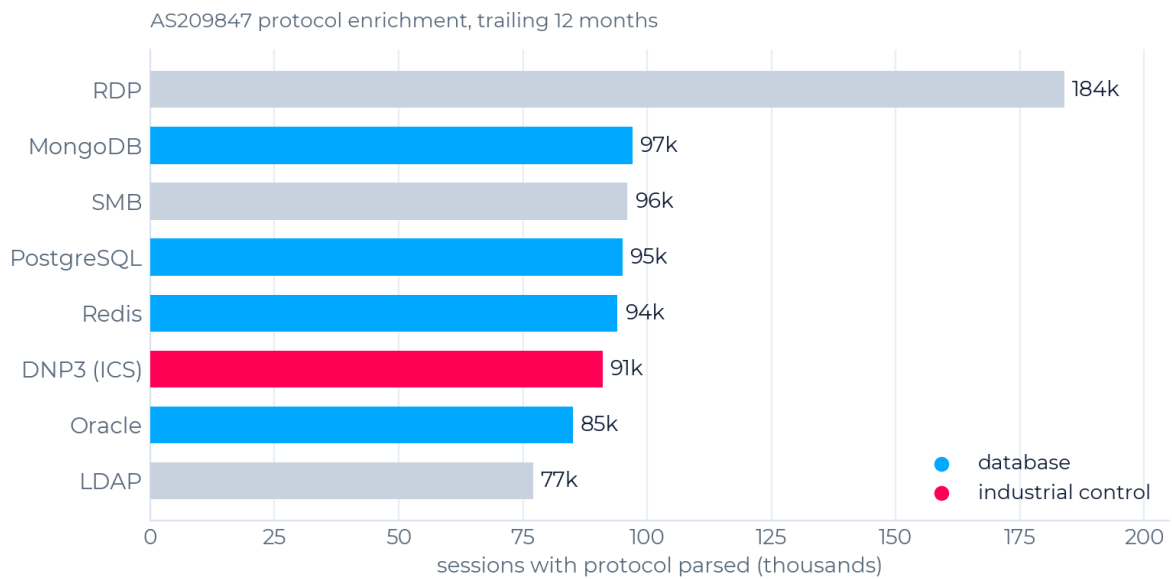

Beyond simple logins, THE.Hosting sprays database and industrial-control protocol probes across the full port range, not only the standard service ports: MongoDB, Redis, PostgreSQL, Oracle, and LDAP, alongside the DNP3 industrial-control protocol and EtherNet/IP. Any internet-exposed database or operational-technology endpoint that answers will be catalogued.

THE.Hosting probes exposed databases and an ICS protocol

Figure 3. THE.Hosting probes exposed databases and an industrial-control protocol

4. Payload analysis: what they actually delivered

THE.Hosting's traffic is POST-heavy, the signature of active exploitation and proxying rather than passive scanning. On top of exploitation attempts the IPs of related ASNs were also probing for open proxies. The request payloads show a full opportunistic-attack and botnet-building operation. The figures below are relative prevalence (each item's share within its category).