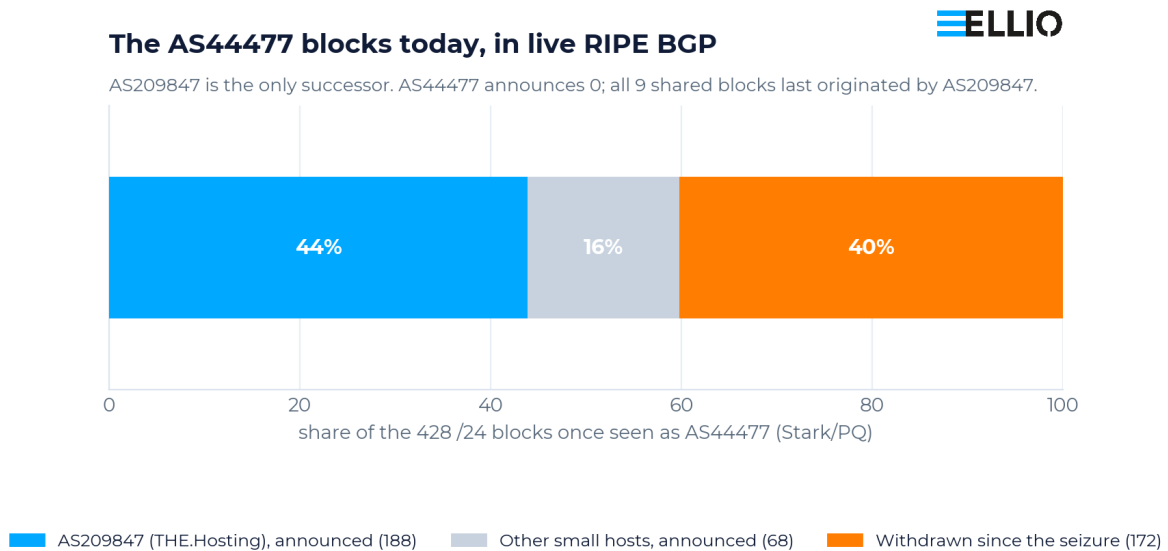

6. Fingerprinting the operator: what is trackable

That Stark/PQ and THE.Hosting are one operator is not in question; the routing settles it. The old network (AS44477) is dead, and the address pool it scanned us from is now THE.Hosting's: **237 distinct /24 blocks attacked our sensors under both names**, none under any unrelated operator; AS209847 is the sole successor of the old pool; and a registration check agrees, about 94 percent of the old Stark/PQ addresses now sit inside THE.Hosting. The figure shows where the 428 old /24 blocks are today.